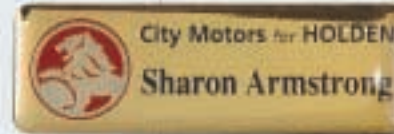

PRICE CERTAINTY

No need to obtain an "estimate" only to find your cost varies according to badge shape, difficult colour or other "reasons". Our price list is clear and simple and the prices are firm, but we are always happy to confirm our low prices by way of a written quote if you wish. Our "no hidden extras" policy also means there are no die or tooling charges (except for medallions and heavily embossed items). Die charges were a relic of the 19th century when die making was costly - they cannot be justified in the 21st.

FRIENDLY, HELPFUL SERVICE

Each office of Precision Badges is independently owned and operated, so you gain the cost benefits of dealing with a large badgemaker while also receiving genuine personal service.

We are leaders in innovation and skilled in turning your concept into a work of art.

CHRISTCHURCH & CANTERBURY
fresh each day

PEACE OF MIND GUARANTEE

At a time when some badge companies are cutting corners to cut costs, we take pride in the quality of our products, here is our guarantee:

"If you are not completely satisfied with the quality of your badges, we will re-make them at no cost to you, provided that any changes required are within the bounds of normal badgemaking capabilities."