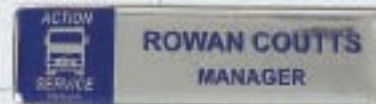

PRICE CERTAINTY

No need to obtain an "estimate" only to find your cost varies according to badge shape, difficult colour or other "reasons". Our price list is clear and simple and the prices are firm, but we are always happy to confirm our low prices by way of a written quote if you wish. Our "no hidden extras" policy also means there are no die or tooling charges (except for medallions and heavily embossed items). Die charges were a relic of the 19th century when die making was costly - they cannot be justified in the 21st.

FRIENDLY, HELPFUL SERVICE

Each office of Precision Badges is independently owned and operated, so you gain the cost benefits of dealing with a large badgemaker while also receiving genuine personal service.

We are leaders in innovation and skilled in turning your concept into a work of art.

CHRISTCHURCH & CANTERBURY
fresh each day

PEACE OF MIND GUARANTEE

At a time when some badge companies are cutting corners to cut costs, we take pride in the quality of our products, here is our guarantee:

"If you are not completely satisfied with the quality of your badges, we will re-make them at no cost to you, provided that any changes required are within the bounds of normal badgemaking capabilities."